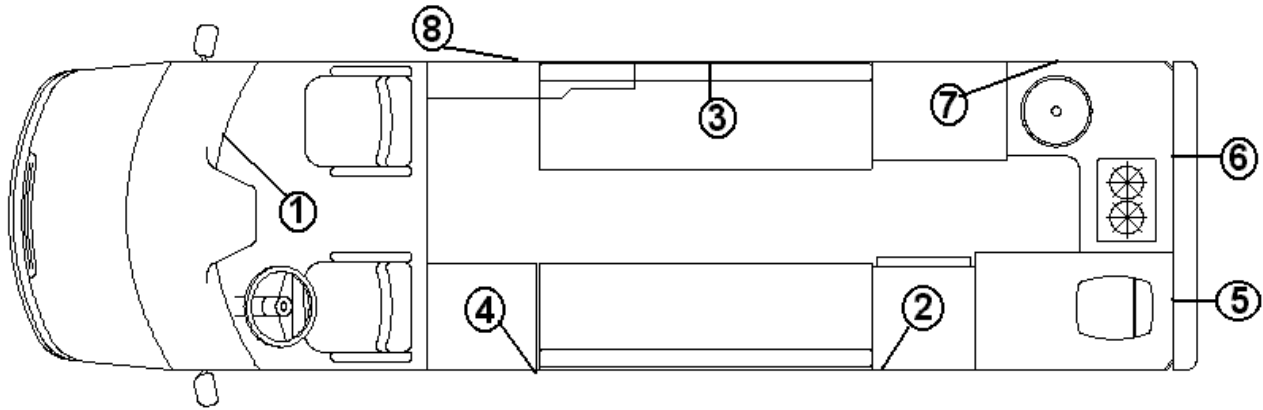

AWNINGS

690497-01	Patio awning, 13 foot
-----------	-----------------------

2006 INTERSTATE MOTORHOME

DRAPES/BLINDS/VALANCES

Drapes/Shades, Rear Bath

- | | |
|--------------|--|
| 1. 998153 | DRAPE CLOSEOUT ASSEMBLY, WINDSHIELD |
| 2. 703542-02 | SHADE, NIGHT ONLY 41" W X 21.25" L |
| 3. 703542-03 | SHADE NIGHT ONLY 48.75" W X 21.25" L |
| 4. 703542-01 | SHADE NIGHT ONLY 38"W X 21.25"L |
| 5. 703543-01 | SHADE ANGLED-R/S AFT DOOR, 19.5" x 21" |
| 6. 703543-02 | SHADE ANGLED-C/S AFT DOOR, 19.5" x 21" |
| 7. 703191-06 | BLIND-MINI 26" X 23" ALUMINUM |
| 8. 998162 | CURTAIN ASSEMBLY-SLIDING DOOR |