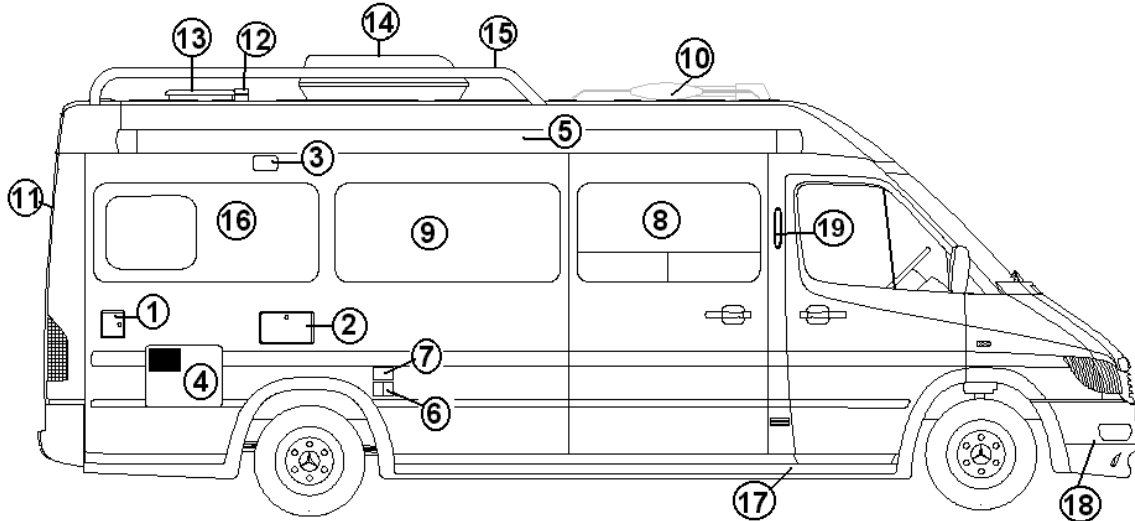

2006 INTERSTATE MOTORHOME

EXTERIOR SHELL

Curbside Wall, Rear Bath

1. 601194	Water fill w/lock, gray, w/ label
2. 601876	Exterior shower door and frame
3. 510672-02	Porch light, white
4. 690199	Water heater, electronic ignition
5. 690497-01	Patio awning, 13 foot
6. 511796	Exterior cable TV/12-volt power
7. 510676-01	Outlet, exterior, 110-volt, gray
8. 371392-03	Window, double vent, 39.50" x 23.38"
9. 371392-05	Window, solid, 51.13" x 23.38"
10. 510788-05	Antenna, TV, Wineguard
11. 371392-02	Window, CS solid rear, 23.31" x 23.31"
12. 690264-03	Plumbing cover, white
13. 381841	Fantastic roof vent
14. 195329-143	Air conditioner, 11,000 BTU
15. 922722	Roof rack
16. 371396	Window, solid, 52.63" x 24.88"
17. 203456-01	CS running boards
18. 203456-02	BUMPER, FRONT
19. 381737-02	Assist handle