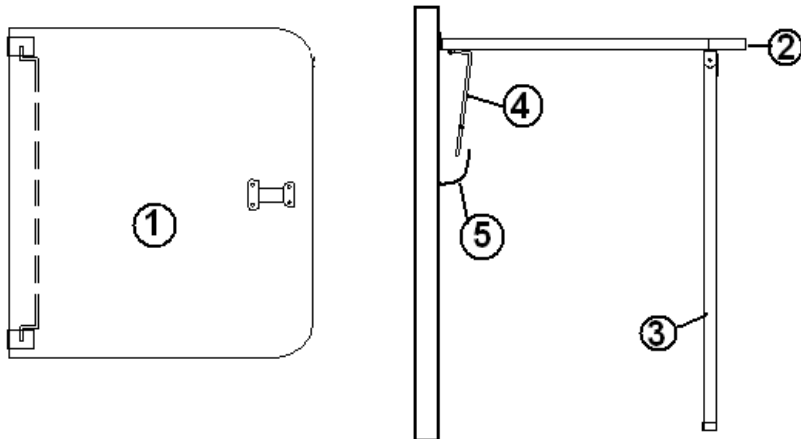

2006 INTERSTATE MOTORHOME

FURNITURE, GALLEY

Dinette Table, Rear Bath

966178	TABLE ASSY-DINETTE
1. 801377	PNL-PRELAM GRAPHITE/WHITE LINE
2. 365273	EDGE BANDING GALAXY GRAPHITE
3. 381876	TABLE LEG-ADJUSTABLE 21"TO30"
4. 380284-02	TABLE HINGE BRACKET
5. 380284-03	TABLE HINGE BRACKETS
6. 340018	CATCH PLATE J-1