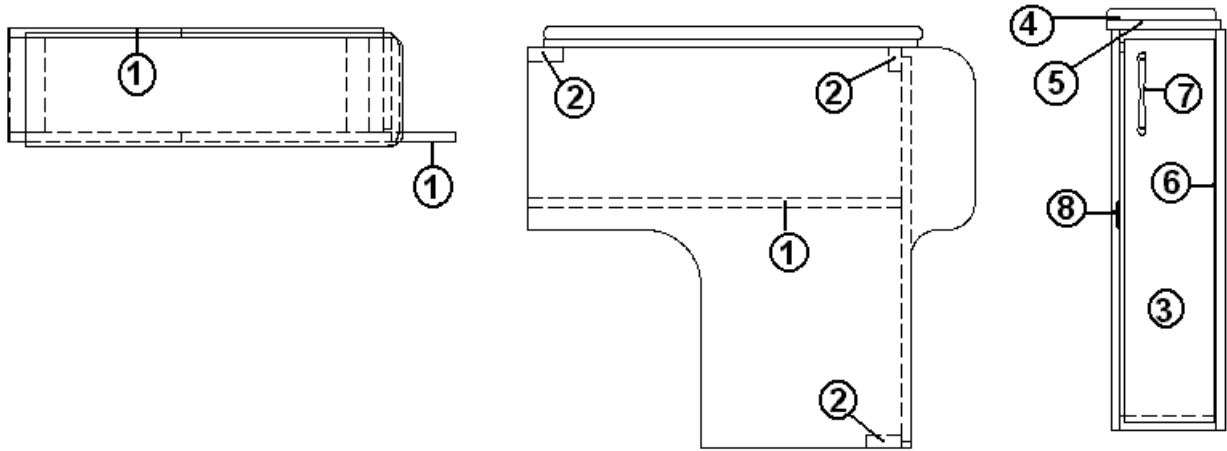

2006 INTERSTATE MOTORHOME

FURNITURE, LOUNGE

Armrest, Forward Curbside Wardrobe, Rear Bath

966083	Armrest, Forward Wardrobe
1. 801840-01	PANEL, CHERRY/CHERRY 12MM
2. 801477-01	PANEL, CHERRY/WHITE 18MM
3. 801625-058	DOOR-ARMREST, 5.44" X 21.63"
4. 966084	DOOR TOP ASSEMBLY, PADDED
5. 381607-01	HINGE-GRASS EURO
6. 380458	HINGE, PIANO, BROWN
7. 381865	PULL-BAR BRUSH NICKEL
8. 381228-01	GRABBER CATCH, DOOR
703386	VINYL-ASTRO SS MAGUM STEEL
365282	EDGEBANDING- .94" CHERRY
381688	BUMP ON