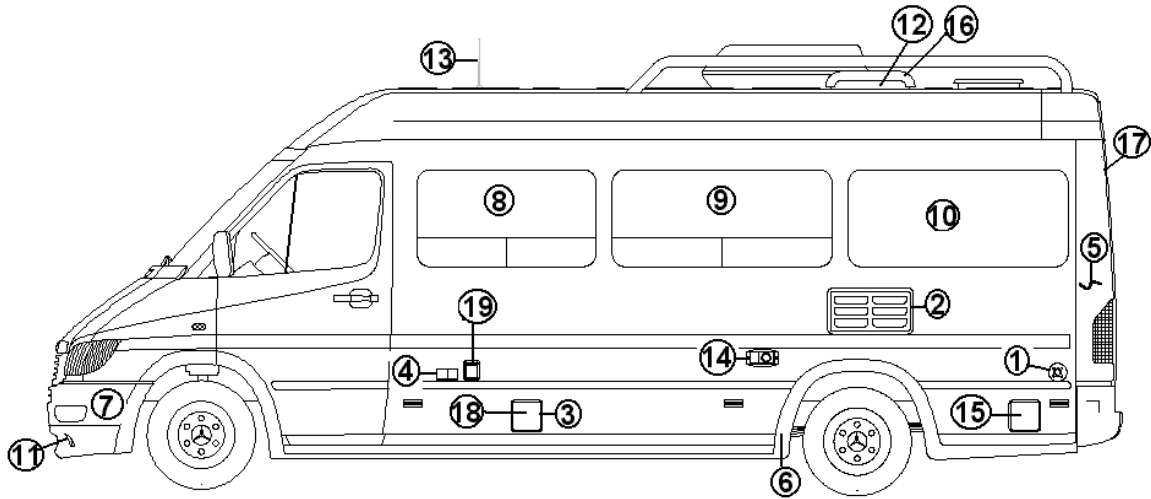

2006 INTERSTATE MOTORHOME

EXTERIOR SHELL

Roadside Wall, Rear Bath

1. 601392-05	City water fill w/regulator
2. 690470-01	Vent, refer
3. 601873	LP Remote fill W/48" hoses
3. 111432-01	Closeout, LP access, upper
3. 111432-02	Closeout, LP access, lower
4. 500996	Jack TV/phone, gray
5. 511813-01	Valve, electric waste
6. 203456-00	RS running board
7. 203456-02	Front bumper
8. 371392-04	Window, 41.13" X 23.38"
9. 371392-06	Window, double lower vent, 51.13" x 23.38"
10. 371395	Window, solid panel, 52.63" x 24.88"
11. 203456-03	Driving lights
12. 100341	Refer vent collar, large
13. 511807	Radio antenna
14. 690439	Furnace, 12,000 BTU, direct pump
15. 601229	Sewer hose storage
16. 101394	Cover, refer vent, large
17. 371392-01	Window, solid rear, RS, 23.31" x 23.31"
18. 203463	Access door, LP remote fill
19. 511416-02	Power inlet, 30Amp, 125-volt, male, gray