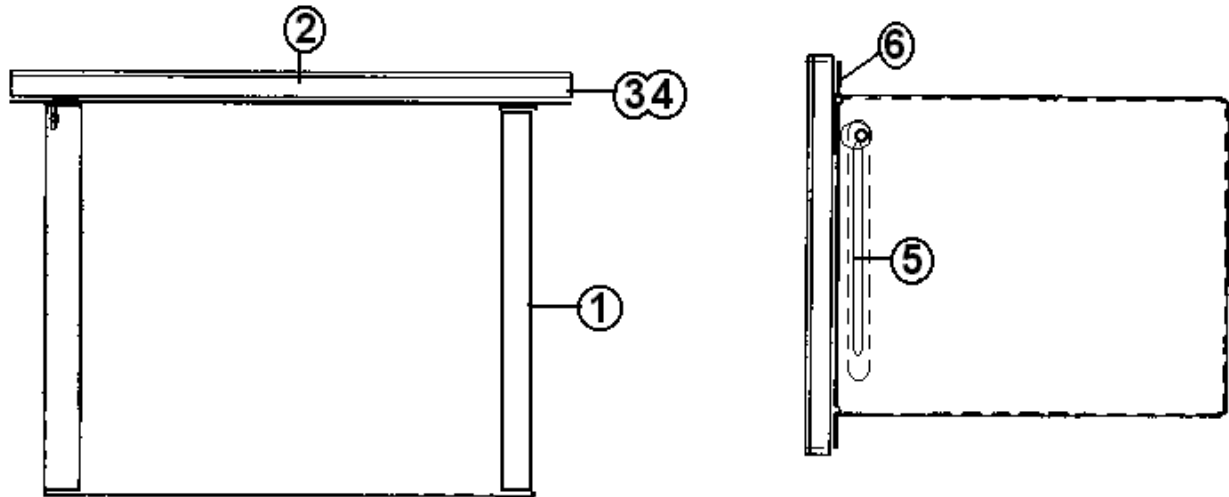

2006 INTERSTATE MOTORHOME

FURNITURE, LAVATORY

Medicine Cabinet, Rear & Mid Bath

966052	Medicine Cabinet
1. 454198	BOX ASSEMBLY, MEDICINE CABINET
2. 372203-31	MIRROR-SAFETY GLASS 14" X 10"
3. 801392	PANEL, WHITELINER/WHITELINER
4. 365238-04	EDGEBANDING TAPE PVC 5/8" WHITE
5. 380024	ARMS SUPPORT RIGHT HAND
6. 385935-01	HINGE PIVOT ZINC PLATED
7. 381228-01	CATCH GRABBER DOOR C3-803