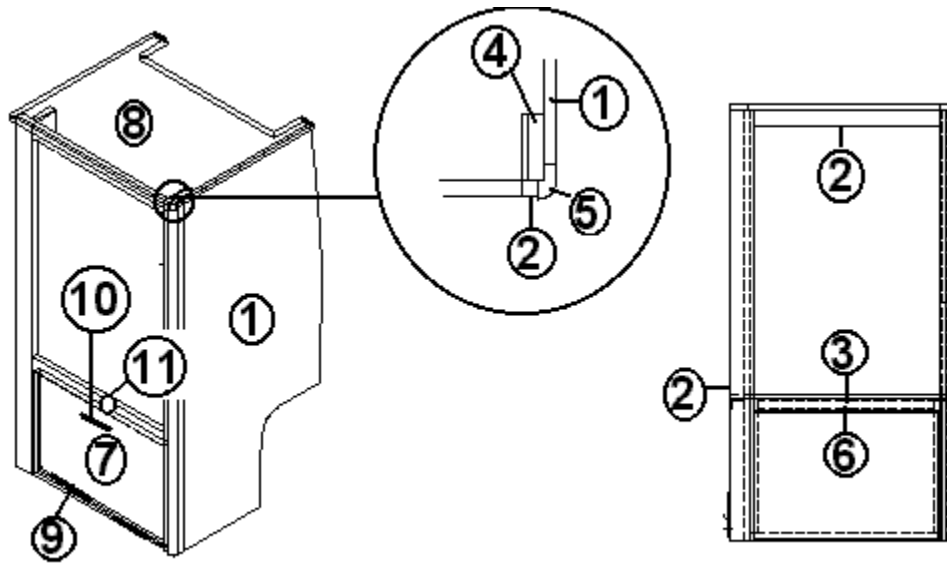

2006 INTERSTATE MOTORHOME

FURNITURE, GALLEY

Refrigerator Cabinet, Rear Bath

966003	Refrigerator Cabinet Assembly
1. 801478-01	PANEL, CHERRY/WHITE 12MM
2. 801477-01	PANEL, CHERRY/WHITE 18MM
3. 801392	PANEL, WHITELINER/WHITELINER
4. 801368	PANEL, WHITELINER/WHITELINER
5. 801393-03	CORNER TRIM, 90D RADIUS CHERRY
6. 101134	ANGLE ALUM, 1/8 X 1 X 1 1/2"
7. 801625-018	DOOR, REFRIGERATOR 21.63" X 15.13"
8. 966024	TOP ASSEMBLY-REFRIGERATOR
9. 381607-01	HINGE-GRASS EURO
10. 381228-01	CATCH GRABBER DOOR C3-803
11. 381865	PULL-BAR BRUSH NICKEL
365282	EDGE BANDING, .94" CHERRY
801377	PANEL, GRAPHITE/REXAL 4' X 8' 18MM
966054	STAND-REFER