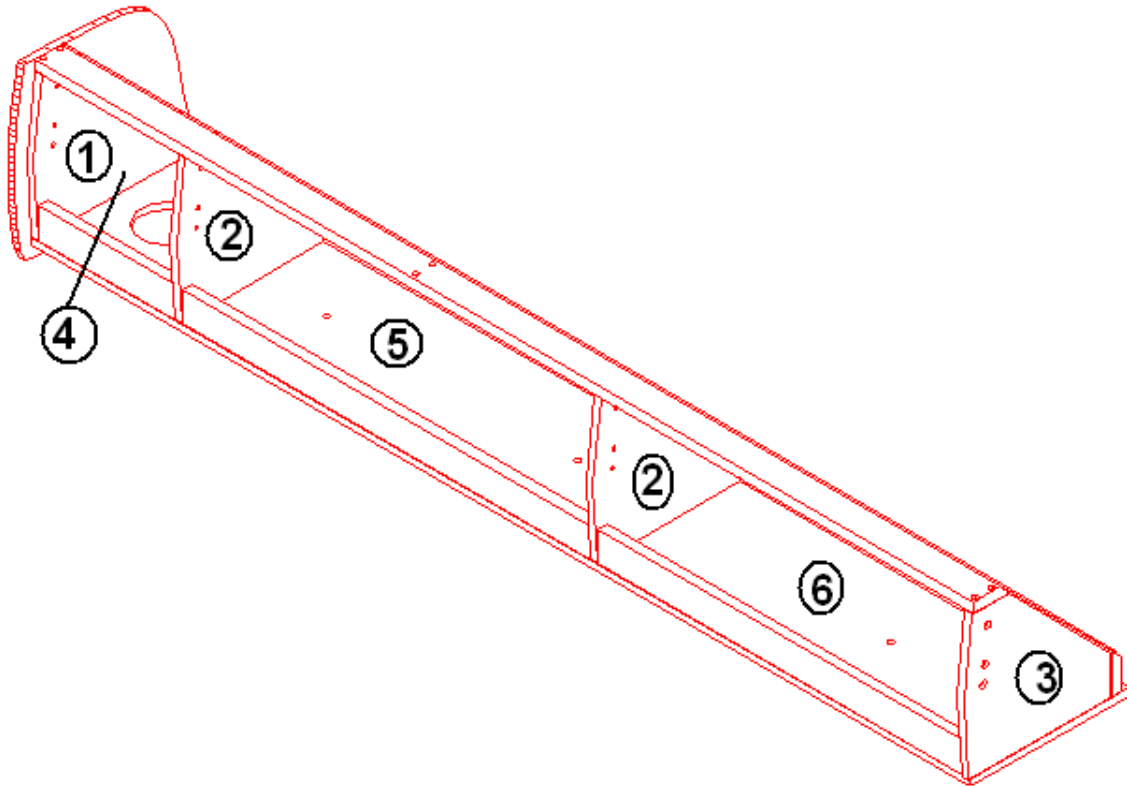

2006 INTERSTATE MOTORHOME FURNITURE, LOUNGE

Roof Locker, Curbside, Mid Bath

966278	R/L ASSY- CS
1. 966007-3A8	END CAP RS LOCKER
2. 966007-2A8	DIVIDER RS LOCKER
3. 966007-2C8	DIVIDER RS LOCKER
4. 966007-2D8	DIVIDER RS LOCKER
5. 801493-038	DOOR, RADIUS, 12.38" X 11"
6. 801493-018	DOOR, RADIUS, 12.38" X 31.50"
7. 801493-028	DOOR, RADIUS, 12.38" X 28.13"
381840-01	HINGE-OVERHEAD SPRING LH
381840-02	HINGE-OVERHEAD SPRING RH
345276-04	SCREW HEX HD. CAP 1/4-20 X 1"
345275-04	1/4-20X1 FLAT PHIL M/S ZN
350147-25	NUT, NYLON LOCK, 1/4-20