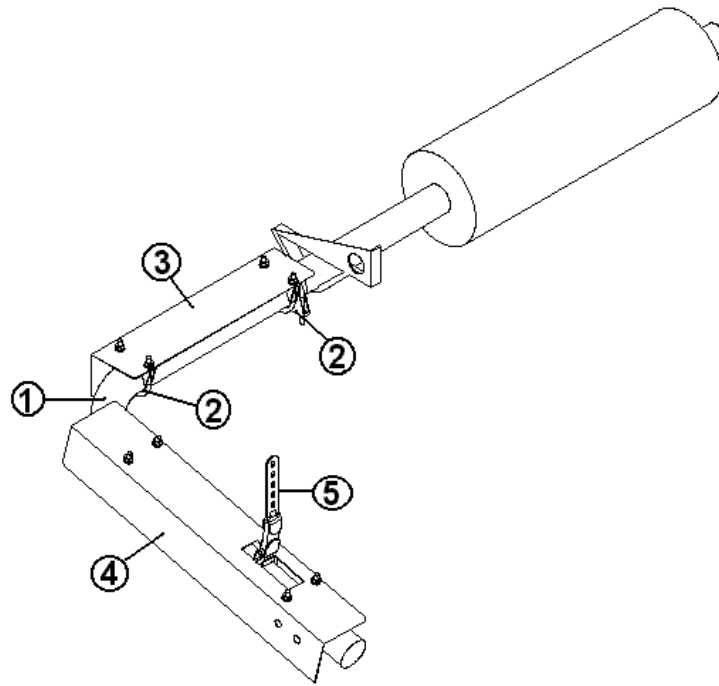

2006 INTERSTATE MOTORHOME CHASSIS

Exhaust System

1. 454222	PIPE, EXHAUST
2. 340073-10	CLAMP- MUFFLER 2.5"
3. 454218	SHIELD-FWD EXHAUST, REAR BATH
3. 454336	SHIELD-EXHAUST FWD MIB BATH
4. 454219	SHIELD-AFT EXHAUST, REAR BATH
4. 454337	SHIELD-EXHAUST AFT MIB BATH
5. 381509	Hanger, Tailpipe