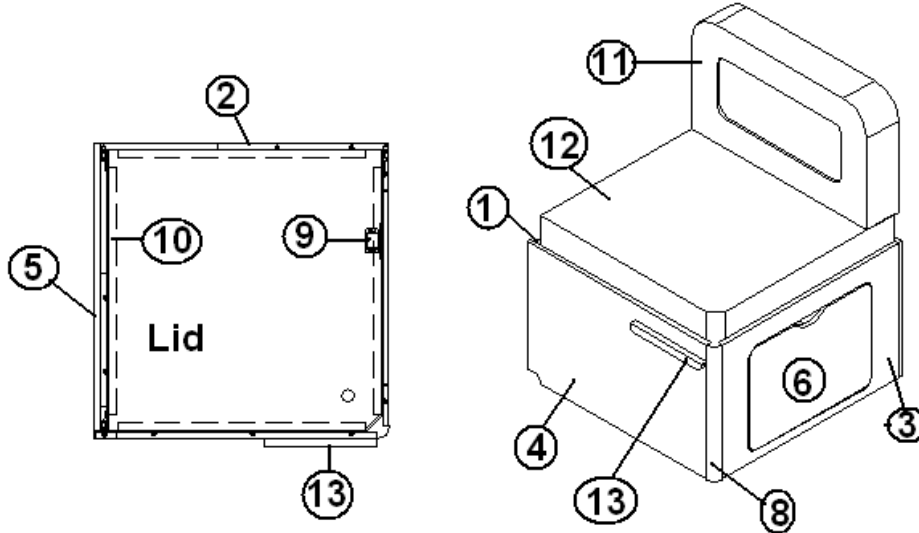

2006 INTERSTATE MOTORHOME

FURNITURE, GALLEY

Dinette Seat, Rear, Rear Bath

966167	SEAT ASSY-REAR DINETTE
1. 801518-008	LID-REAR DINETTE SEAT
2. 801519-008	PNL-AFT DINETTE BACK
3. 801520-008	PNL-ISLE AFT DINETTE
4. 801521-008	PNL-FRT AFT DINETTE
5. 801522-008	PNL-WALL AFT DINETTE
6. 801523-008	DOOR-DINETTE SEATS
7. 801480-01	PNL-PRELAM. CHERRY/CHERRY 12MM
8. 801415-008	CORNER TRIM 1" RADIUS
9. 381228-01	CATCH GRABBER DOOR
10. 380458	HINGE PIANO BROWN ANODIZED
11. 703537-296	Dinette Seat Back Cushion, Earl Grey
11. 703537-485	Dinette Seat Back Cushion, Carmel Mocha
12. 703538-296	Dinette Seat Cushion, Earl Grey
12. 703538-485	Dinette Seat Cushion, Carmel Mocha
13. 800470-008	STOP-HARDWOOD
703388	WASHER-VELCRO HOOK .75"
365282	EDGEBANDING- .94" CHERRY
203445	T-MOLDING BLK FLEXIBLE POLY .5
200773	CLOSEOUT, READING LIGHT ABS
114506-01	WIRE CLOSEOUT DINETTE