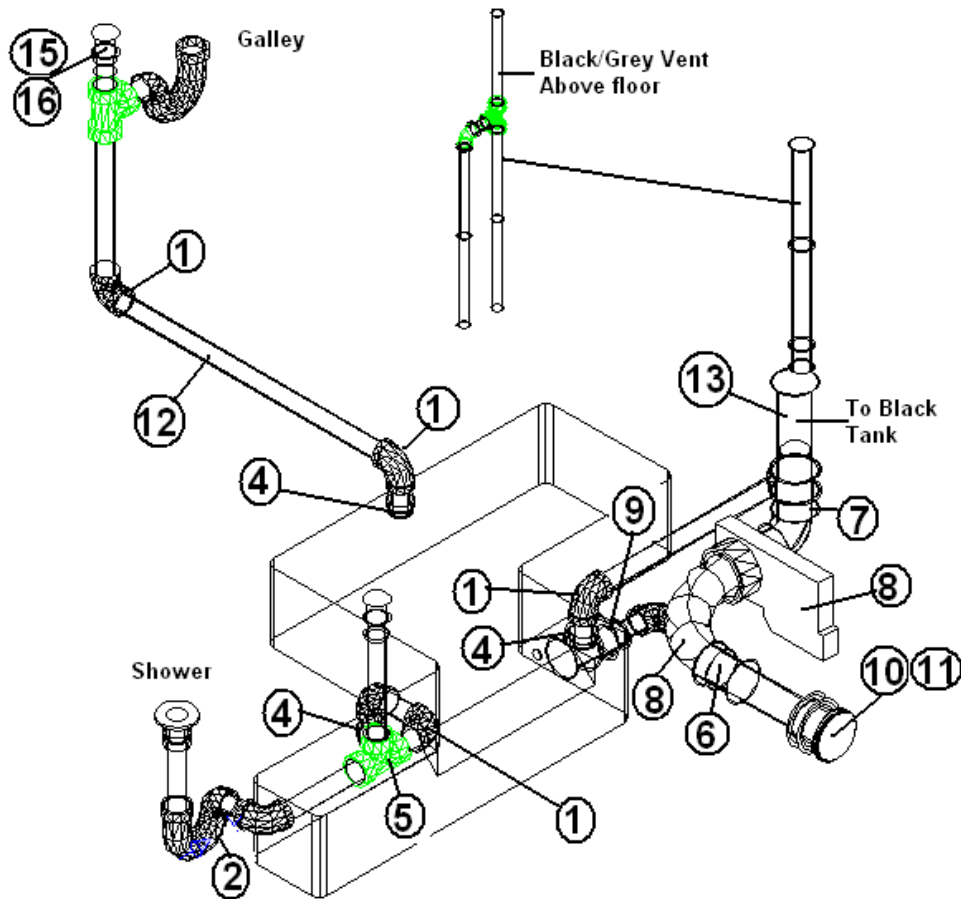

2006 INTERSTATE MOTORHOME

PLUMBING, DRAIN

Drain System, Mid Bath

1. 600033	ELBOW, VENT, 1.50 90 DEGREE
2. 600144	P TRAP ABS 1 1/2"
3. 600625-01	PLUG, TRAP, 1-1/2" ADAPTER, FEMALE
4. 601676	ADAPTER THREADED 1 1/2" MALE
5. 600156	TEE SANITARY
6. 600253	COUPLING 3"
7. 601531	FITTING, 90 DEGREE 3"
8. 601482	DUMP VALVE ROTATING ASSY.
9. 195329-229	REDUCER ADAPTOR 3" TO 1.5" 407
10. 601607-07	TERMINATION CAP - 3" BAY
11. 601607-06	TERM. ADAPTOR - 3" HUB X 3" BAYONET
12. 601160-02	PIPE, ABS DVW, 1 1/2"
13. 601160-04	PIPE, ABS DVW, 3"
14. 600308	ADAPTER ABS FEMALE SLOAN #2891
15. 600622	P-TRAP 1 1/2" W/SLIP NUT & WASH
16. 601579-110	VACUUM BREAKER