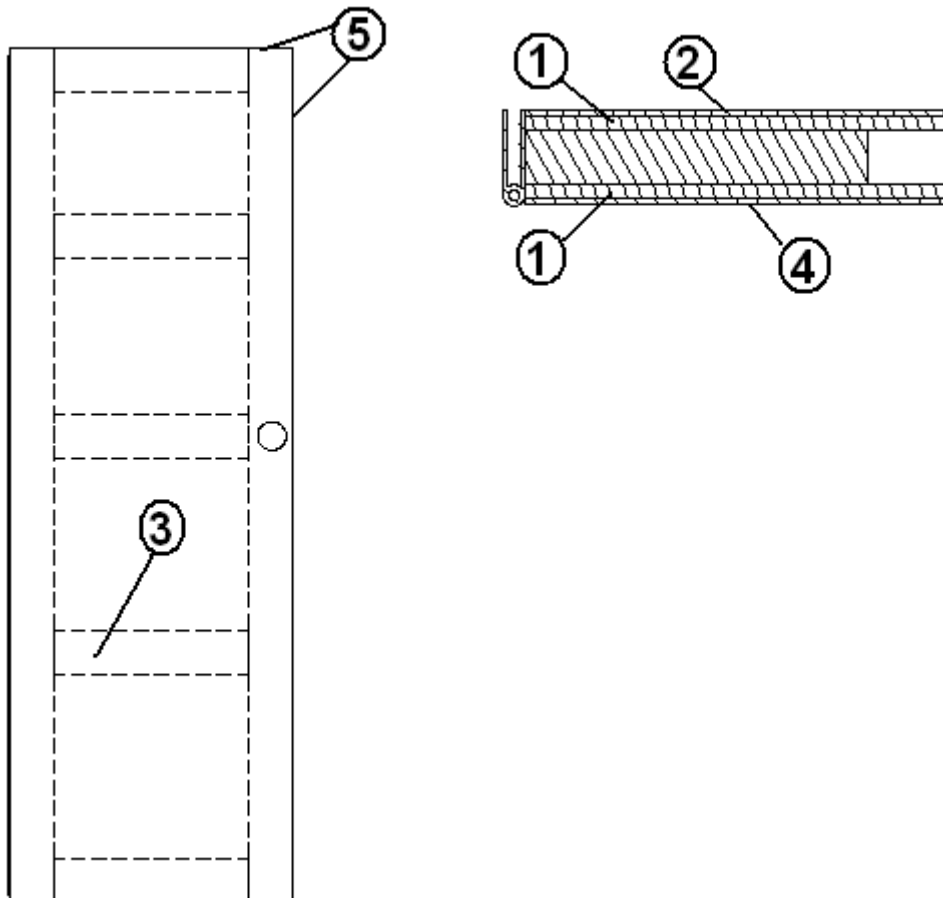

2006 INTERSTATE MOTORHOME

FURNITURE, BATH

Shower Door, Rear & Mid Bath

966124	DOOR ASSY-BATH INTERSTATE, REAR BATH
966351	DOOR ASSY-BATH INTERSTATE, MID BATH
1. 800507-01	LAUAN, 1/8" X 4' X 8'
2. 801355-01	LAMINATE, FROST WHITE 4' X 8'
3. 800507-04	LAUAN, RAW/RAW 1/2"
4. 801342-01	LAMINATE ALUMINUM, BRUSHED 4' X 8'
5. 365282	EDGE BANDING- .94" CHERRY
801342-01	LAMINATE, ALUMINUM, BRUSHED 4' X 8'
380772-01	SLIDE BOLT, SCREEN DOOR #40-B2
380458	HINGE PIANO BROWN ANODIZED
801393-03	CORNER TRIM-90D 1"RAD. CHERRY
381861	LATCH PUSH CLOSE/PULL OPEN
365282	EDGE BANDING- .94" CHERRY
114070	EXTRUSION, J-TRIM, MILL FINISH