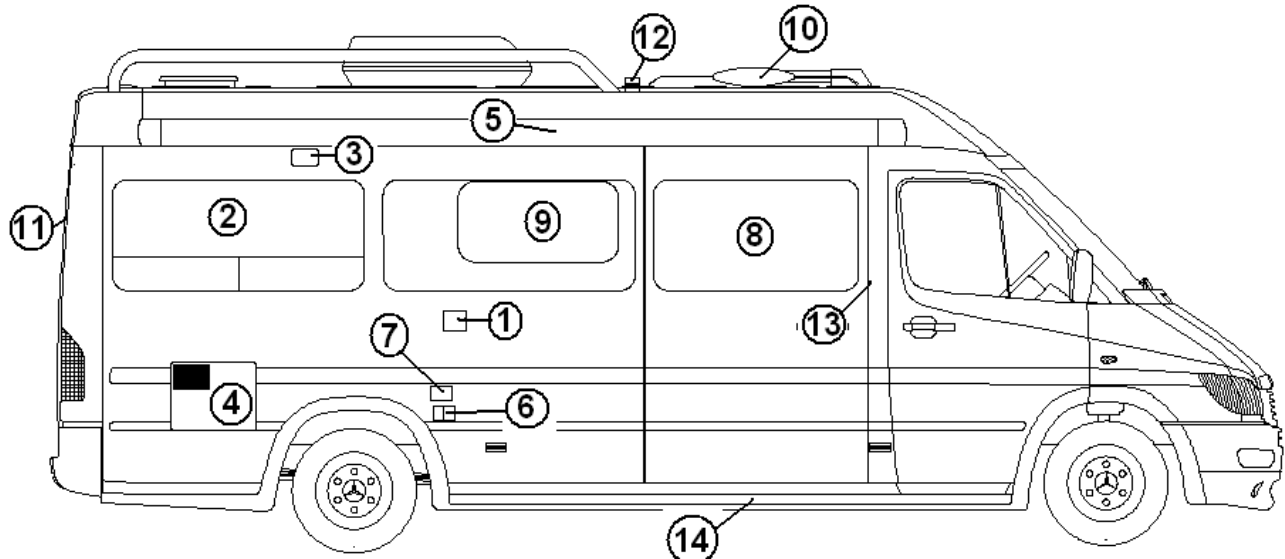

2006 INTERSTATE MOTORHOME

EXTERIOR SHELL

Curbside Wall, Mid Bath

- | | |
|---------------|---------------------------------------|
| 1. 601194 | WATER FILL W/LOCK, GRAY, W/LABEL |
| 2. 371392-06 | WINDOW, 51.13" X 23.38", DOUBBLE VENT |
| 3. 510672-02 | PORCH LIGHT, #30-78-515, WHITE |
| 4. 690199 | ELECTRONIC IGNITION WATER HEATER |
| 5. 690497-01 | PATIO AWNING, 13 FT. |
| 6. 511796 | CABLE, EXTERIOR TV/12V POWER PORT |
| 7. 510676-01 | OUTLET, EXTERIOR, 120 VOLT |
| 8. 371392-03 | WINDOW, 39.5" X 23.38" |
| 9. 371405 | WINDOW, CS GALLEY MB |
| 10. 510788-05 | ANTENNA, TV WINEGARD SHORT BOOM |
| 11. 371392-02 | WINDOW, 23.31" X 23.31"RH CREATION |
| 12. 690264-03 | PLUMBING FLASHING, V-2049-1, WHITE |
| 13. 381737-02 | ASSIST HANDLE, BLACK. MOLDED |
| 14. 203456-01 | CURBSIDE RUNNING BOARD |