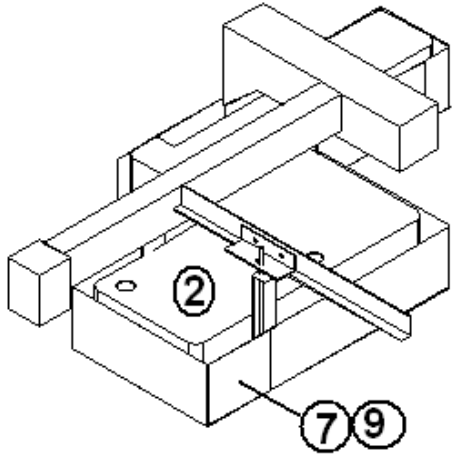

2006 INTERSTATE MOTORHOME

PLUMBING, DRAIN

Tank, Gray/Black Mounting System, Mid bath

1. 365185-20	2" GASKET TAPE
2. 601948	TANK-GRAY
3. 454329	STRAP- GRAY TANK 15.5"
4. 454330	BRACKET, GRAY TANK MTG.
5. 454331	BRACKET, FRT MOUNT GRAY TANK
6. 454332	STRAP-GRAY FRT. TANK
7. 454335	PAN-GRAY/BLACK TANK M
8. 454397	BRACKET, GRAY TANK MTG.1.5" X 1.5" X 2.5"
9. 966408	TANK WEDGE ASSY.
10. 345151	ROD, THREADED 3/8"-16 X 10 FT.
601947	TANK-BLACK