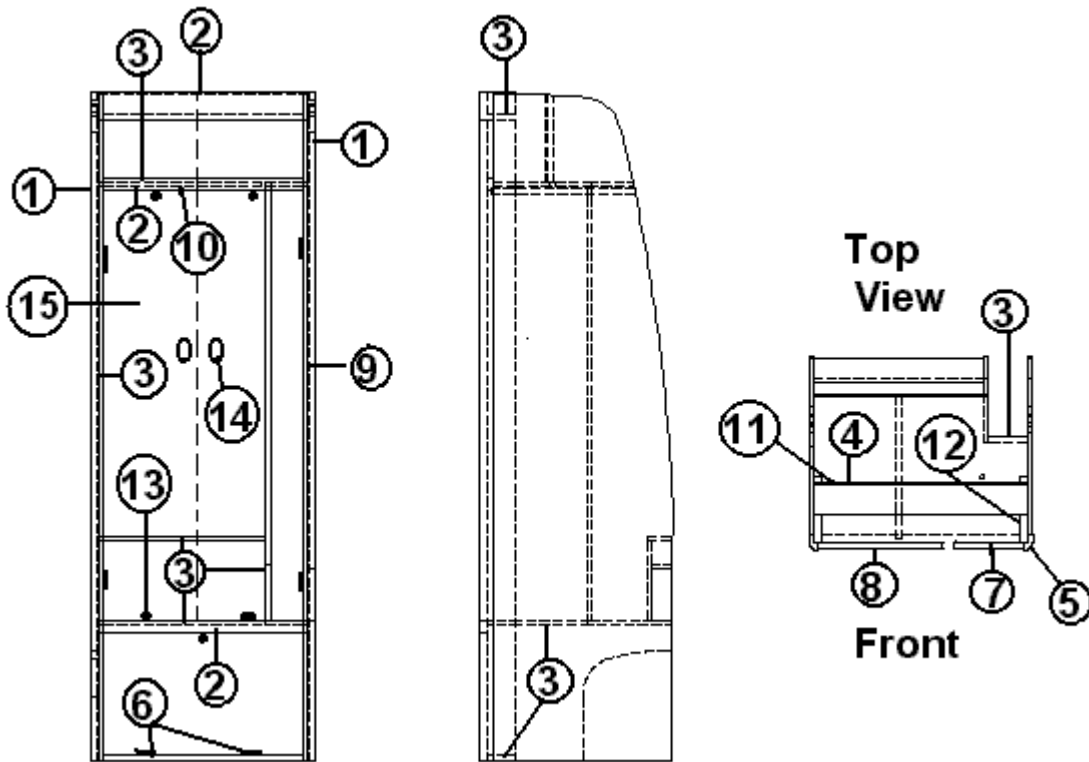

2006 INTERSTATE MOTORHOME

FURNITURE, GALLEY

Spice Rack, Mid Bath

966338
115042

SPICE RACK
ROD-.25" ALUMINUM, 6' LENGTH

2006 INTERSTATE MOTORHOME

FURNITURE, LOUNGE

Wardrobe, Rear Bath