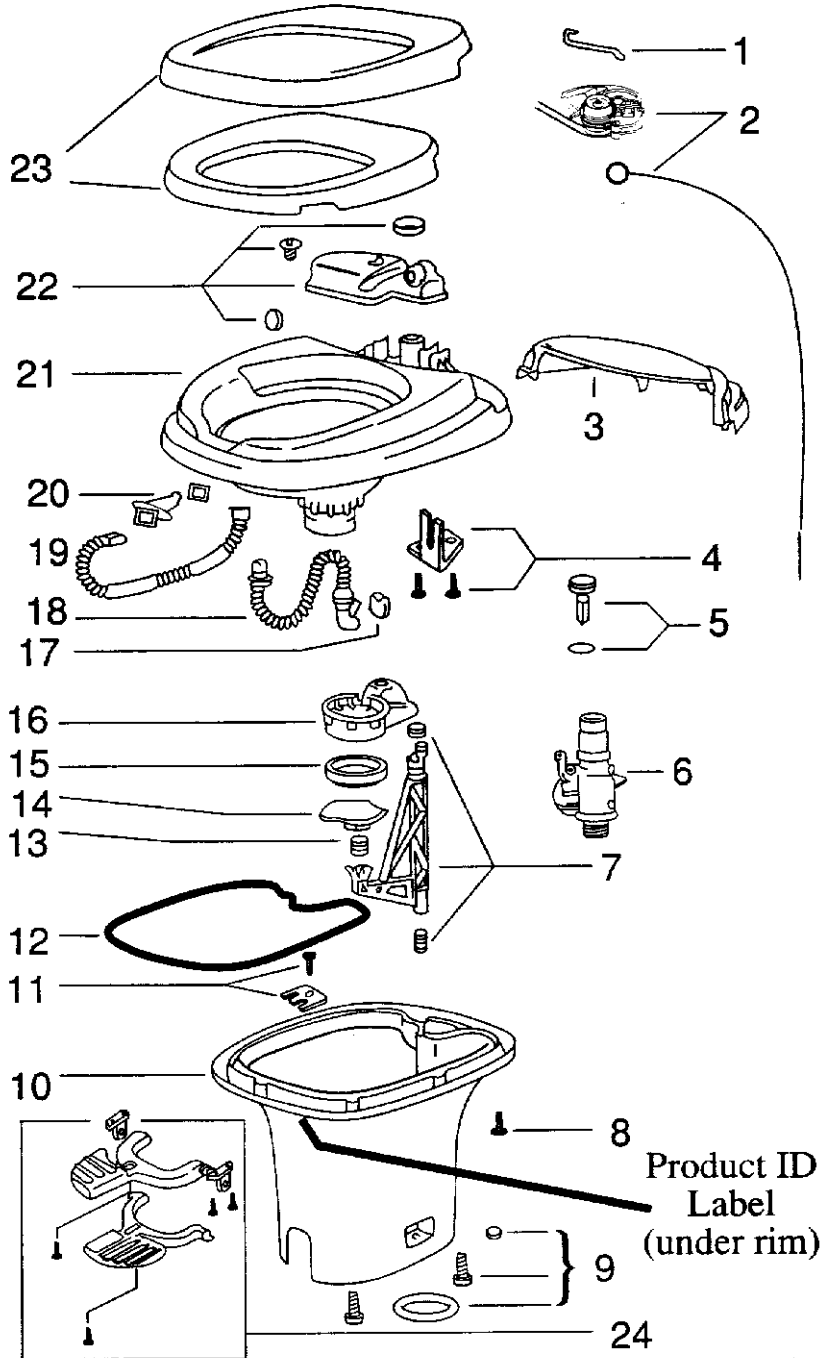

2006 INTERSTATE MOTORHOME

PLUMBING, DRAIN

Toilet

P/N Next Page