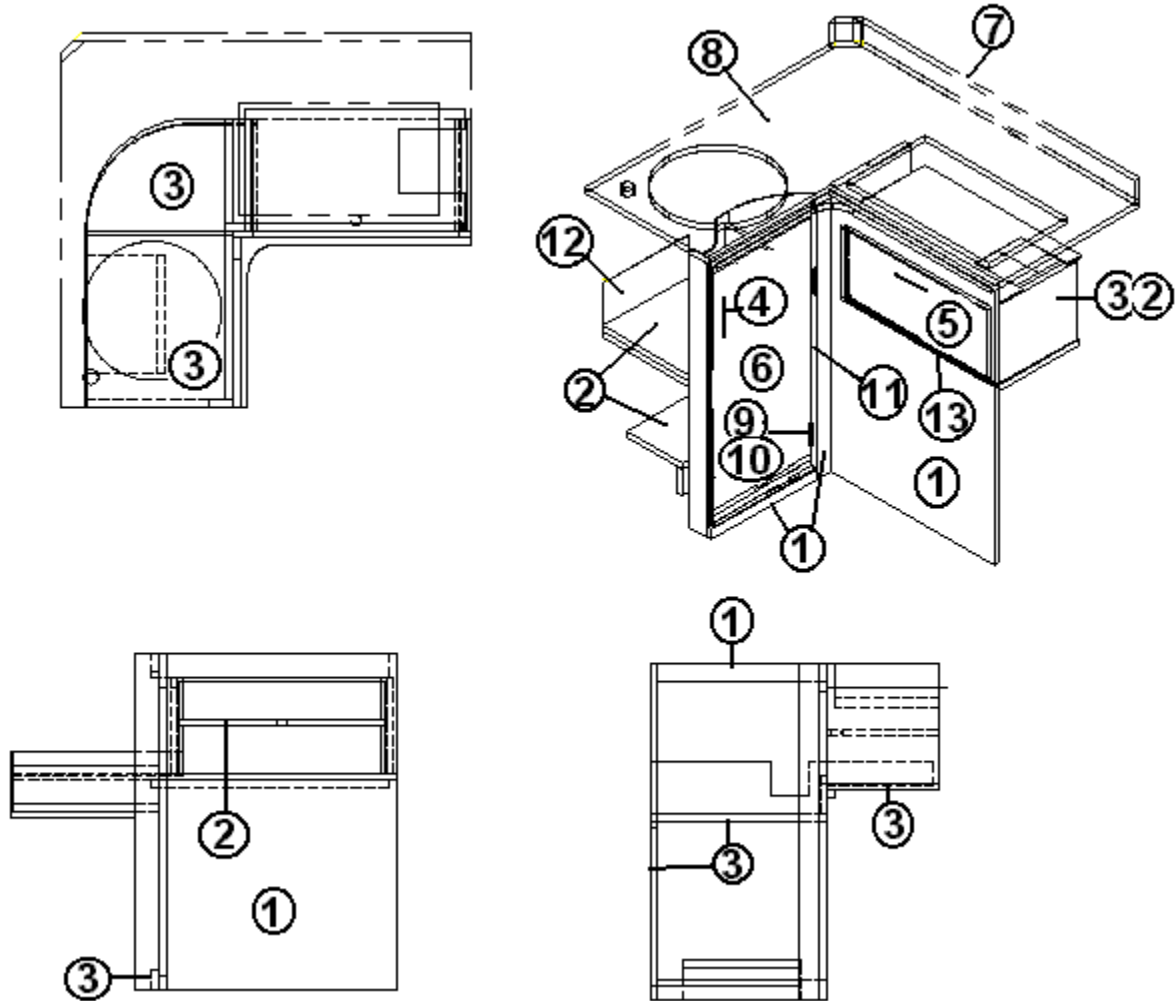

2006 INTERSTATE MOTORHOME

FURNITURE, GALLEY

Galley, Rear Bath

Parts numbers are on the next page

2006 INTERSTATE MOTORHOME

FURNITURE, GALLEY

Galley, Rear Bath

	966165	Galley Assembly
1.	801478-01	PANEL, CHERRY/WHITE, 12MM
2.	801392	PANEL, WHITELINER/WHITELINER
3.	801438	PANEL, WHITELINER/RAW
4.	381865	PULL-BAR BRUSH NICKEL
5.	801625-078	DOOR-GALLEY 21.88" X 9.88"
6.	801625-068	DOOR-GALLEY 15.88"X 26.88"
7.	365282	EDGEBANDING- .94" CHERRY
8.	966001	TOP ASSEMBLY, GALLEY
9.	381607-01	HINGE-GRASS EURO
10.	381607-06	BASEPLATE-1.3/5.2/37 G3/RZ
11.	381607-07	BRACKET-BLIND CORNER 90D #2222
12.	801392	PANEL, WHITELINER/WHITELINER
13.	380458	HINGE PIANO BROWN ANODIZED
	381228-01	CATCH GRABBER DOOR C3-803
	380024	ARMS SUPPORT RIGHT HAND
	801377	PANEL, GRAPHITE/REXAL 4 X 8, 18MM
	365273	EDGEBANDING GALAXY GRAPHITE