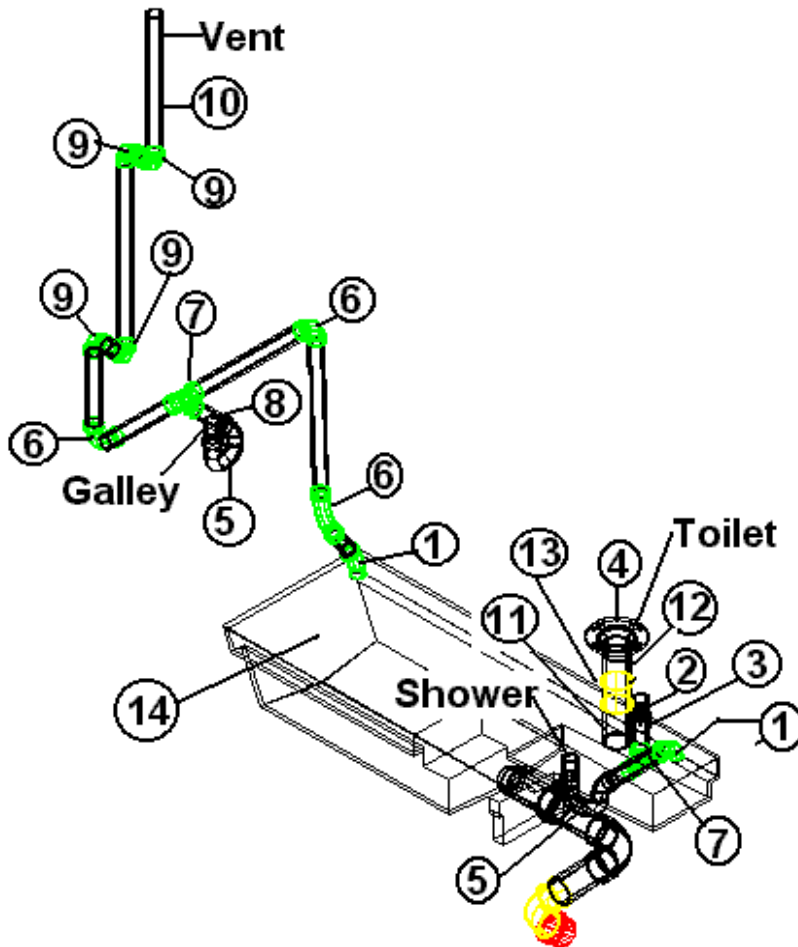

2006 INTERSTATE MOTORHOME

PLUMBING, DRAIN

Drain System, Rear Bath

1. 600431	1.5" Elbow, short radius
2. 600538	Vent, V-200 automatic
3. 600308	Adaptor ABS female, sloan
4. 601266	Flange, closet, 3" x 4", slip fit
5. 600622	P-trap, 1.5", w/slip nut and washer
6. 600035	Elbow ABS, long sweep, 1.5"
7. 600318	Tee
8. 600822	Adaptor, P-trap
9. 600033	Elbow, vent, 1.5", 90 degree
10. 601160-02	Pipe, ABS, DVW, 1.5"
11. 601267-04	Nipple, 3" diameter, Thread one, 10' long
12. 601160-04	Pipe, ABS DVW, 3"
13. 600253	Coupling, 3"
14. 601872	Black/Gray combination tank