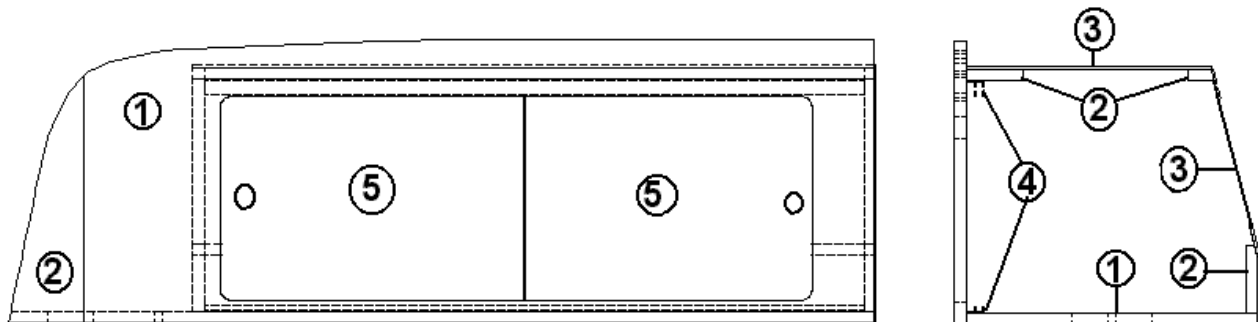

2006 INTERSTATE MOTORHOME

FURNITURE, GALLEY

Roof Locker, Galley, Rear Bath

966005	Galley roof Locker Assembly
1. 801478-01	PANEL, CHERRY/WHITE 12MM
2. 801392	PANEL, WHITELINER/WHITELINER
3. 801392	PANEL, WHITELINER/WHITELINER
4. 203480	TRACK-SLIDING DOOR
5. 966028	DOOR, PLEXI-GLASS 9.75" X 13.68"
203445	T-MOLDING BLK FLEXIBLE POLY .5
365282	EDGEBANDING-94" CHERRY
365238-04	EDGEBANDING TAPE PVC 5/8" WHITE