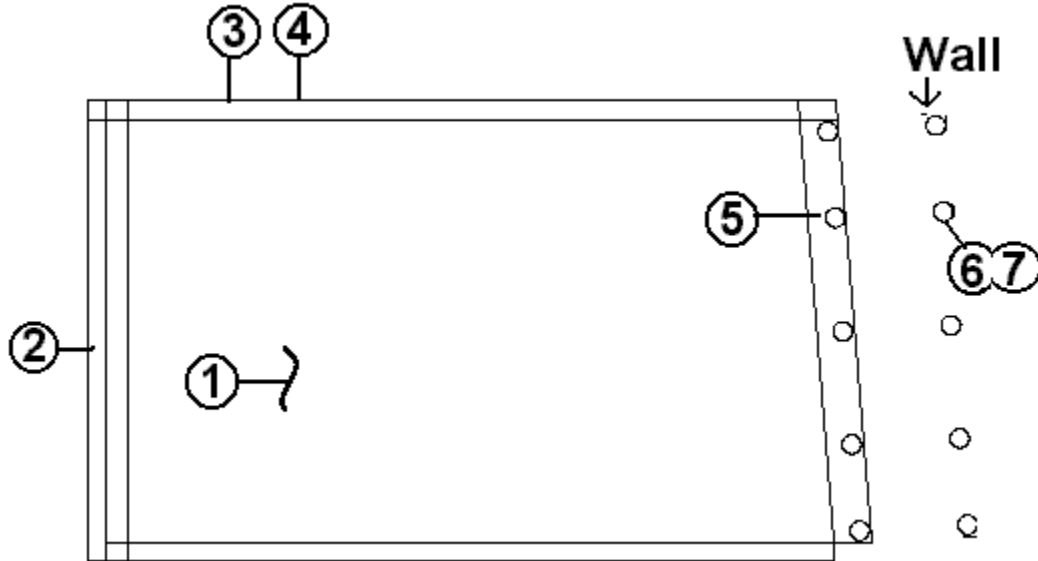

703538-296 Dinette Seat Cushion, Earl Grey

703538-485 Dinette Seat Cushion, Carmel Mocha

Storage Net

703380 NET STORAGE COMPARTMENT STORAGE

2006 INTERSTATE MOTORHOME

UPHOLSTERY/FOAM/MATTRESS

Screen, Galley Closeout, Rear & Mid Bath