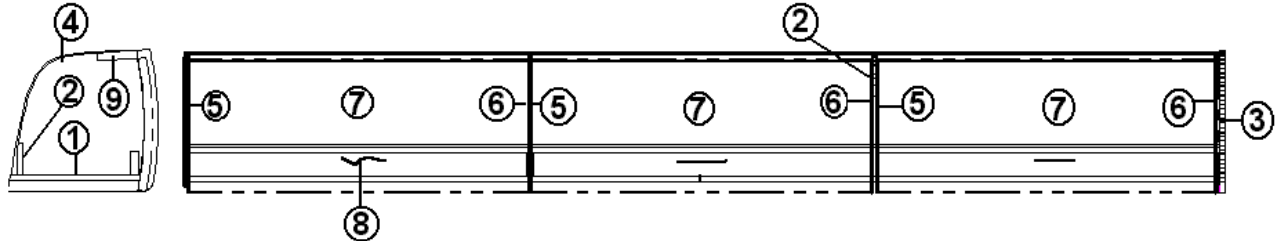

2006 INTERSTATE MOTORHOME

FURNITURE, LOUNGE

Roof Locker, Roadside, Rear Bath

966007	ROOFLOCKER ASSEMBLY, R.S.
1. 801478-01	PANEL, CHERRY/WHITE 12MM
2. 801392	PANEL, WHITELINER/WHITELINER
3. 801480-01	PANEL, CHERRY/CHERRY 12MM
4. 801438	PANEL-FROSTY WHITE/RAW
5. 381840-01	HINGE, OVERHEAD SPRING LH #372
6. 381840-02	HINGE, OVERHEAD SPRING RH #372
7. 801493-01	DOOR-RADIUS 12.38" X 31.5"
8. 801477-01	PANEL, CHERRY/WHITE 18MM
9. 801368	PANEL, WHITELINER/WHITELINER
365282	EDGEBANDING- .94" CHERRY
381865	PULL-BAR BRUSH NICKEL