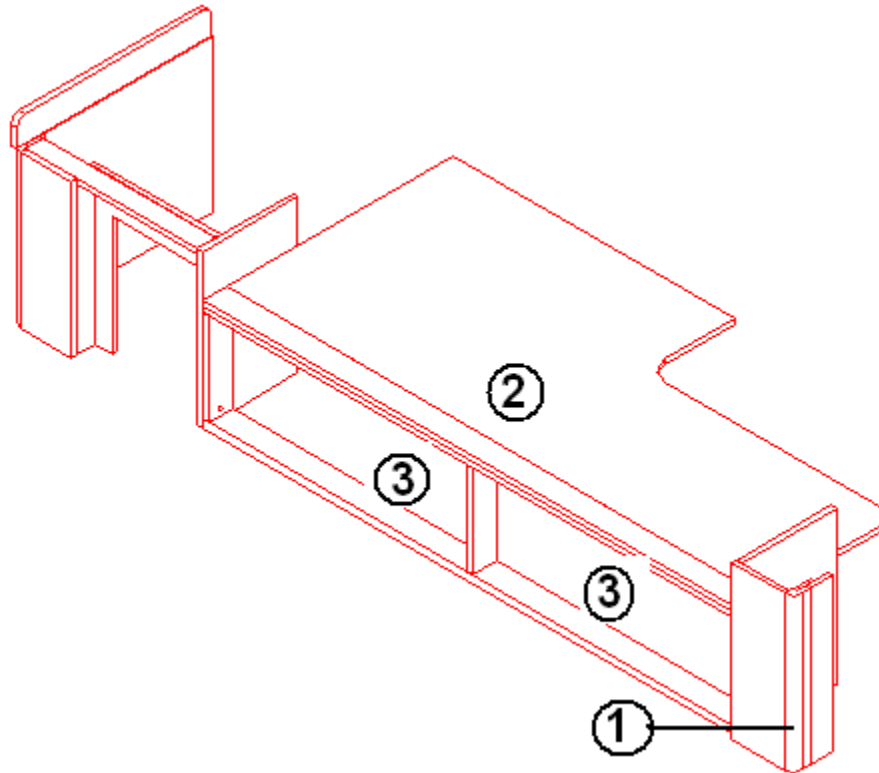

2006 INTERSTATE MOTORHOME

FURNITURE, LOUNGE

Lounge, Roadside, Mid Bath

966292	LOUNGE ASSY-RS
1. 801393-018	CORNER TRIM 90DEG. 1" RADIUS
2. 801565-068	DOOR/DWR 51.37" X 4.00"
3. 801565-078	DOOR/DWR 25.13" X 9.13"
380458	HINGE PIANO BROWN ANODIZED
998179	CUSHION, LOUNGE ARMREST
381228-01	CATCH GRABBER, DOOR
700349	SEATBELT, MINI BUCKLE BLACK WEB