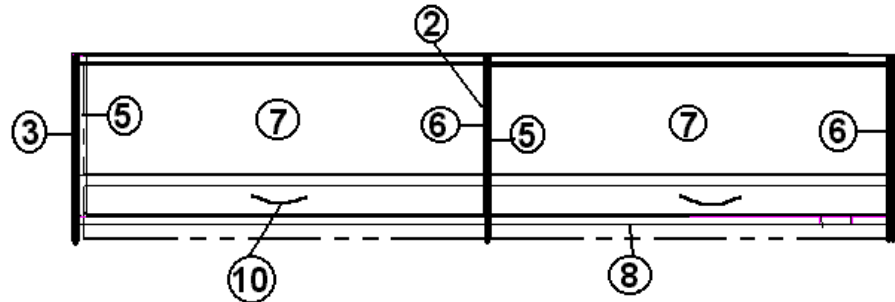

2006 INTERSTATE MOTORHOME

FURNITURE, LOUNGE

Roof Locker, Curbside, Rear Bath

966009	ROOFLOCKER ASSEMBLY, C.S.
1. 801478-01	PANEL, CHERRY/WHITE 12MM
2. 801392	PANEL, WHITELINER/WHITELINER
3. 801480-01	PANEL, CHERRY/CHERRY 12MM
4. 801438	PANEL, FROSTY WHITE./GATOR
5. 381840-01	HINGE, OVERHEAD SPRING LH #372
6. 381840-02	HINGE, OVERHEAD SPRING RH #372
7. 801493-02	DOOR-RADIUS 12.38" X 28.13"
8. 801477-01	PANEL, CHERRY/WHITE 18MM
9. 801368	PANEL, WHITELINER/WHITELINER
10. 381865	PULL-BAR BRUSH NICKEL
365282	EDGEBANDING- .94" CHERRY