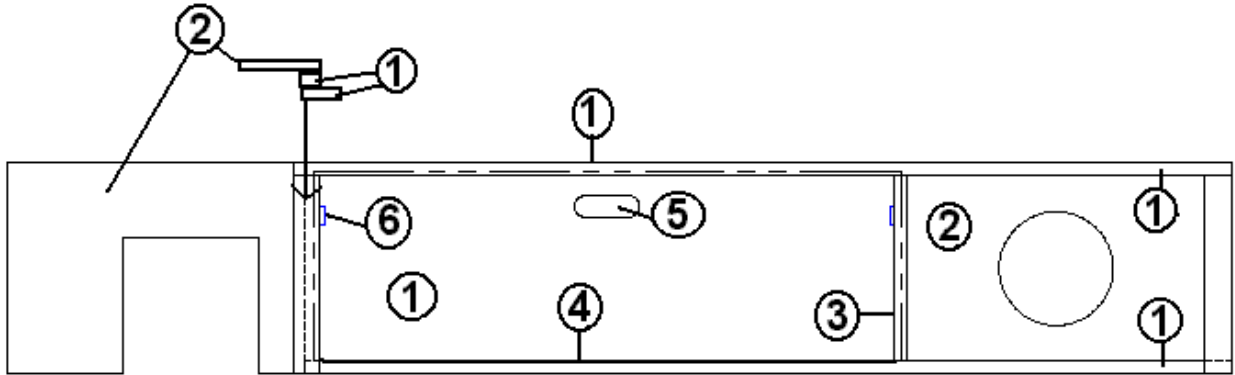

2006 INTERSTATE MOTORHOME

FURNITURE, LOUNGE

Kick Panel, Roadside, Lounge, Rear Bath

966048	KICK PANEL ASSEMBLY, RS LOUNGE
1. 801477-01	PANEL, CHERRY/WHITE 18MM
2. 801478-01	PANEL, CHERRY/WHITE 12MM
3. 801368	PANEL, WHITELINER/WHITELINER
4. 380458	HINGE PIANO BROWN ANODIZED
5. 381775	DRAWER PULL-FLUSH SATIN #UT-10
6. 381228	CATCH GRABBER DOOR C3-810
381865	PULL-BAR BRUSH NICKEL
801625-048	DOOR-RS SOFA 11.88" X 54.25"
365282	EDGE BANDING- .94" CHERRY
203439	STORAGE BOX, 17"L X 11.13"W X 6.38"