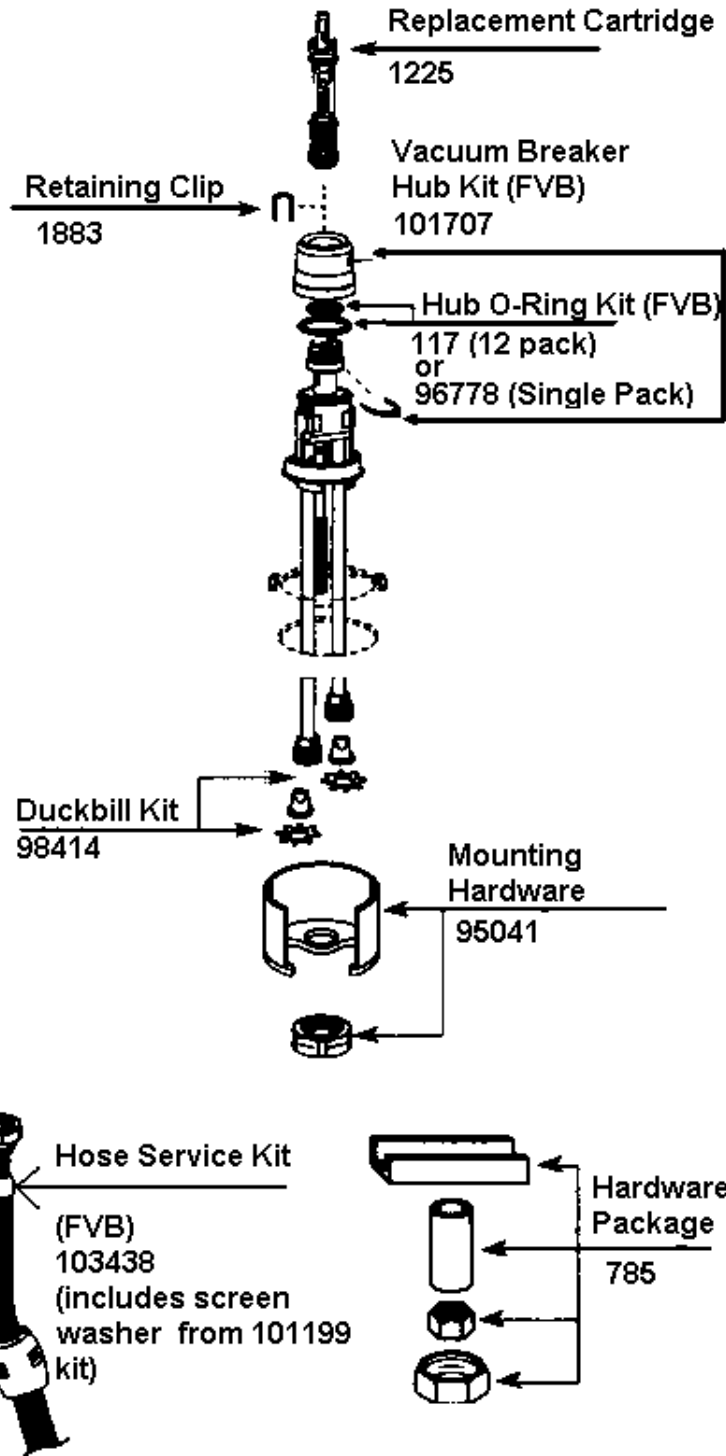

2006 INTERSTATE MOTORHOME

PLUMBING, FRESHWATER

Faucet Cartridge, Galley