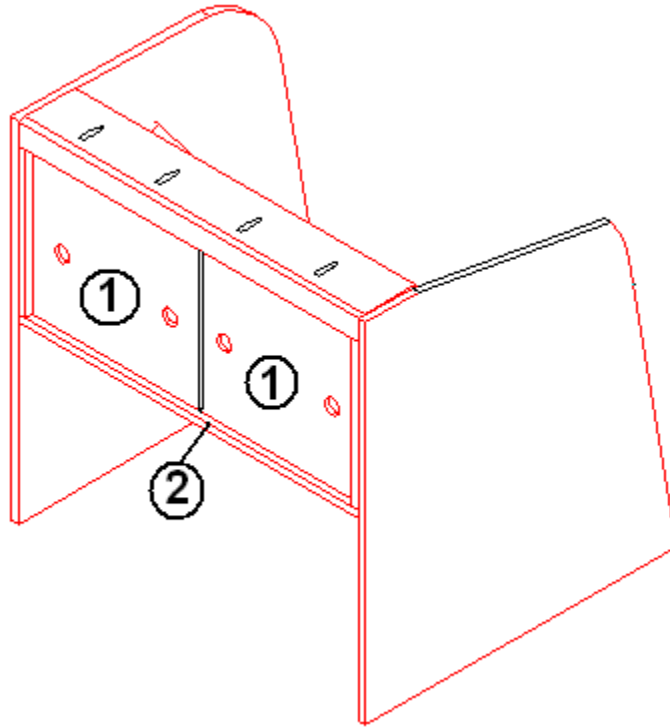

2006 INTERSTATE MOTORHOME

FURNITURE, GALLEY

Refrigerator Cabinet, Top Storage, Mid Bath

966200	Refrigerator cabinet, top storage
1. 966028-01	Door, plexiglass, 11.5" x 10.5"
2. 203480	Track, sliding door