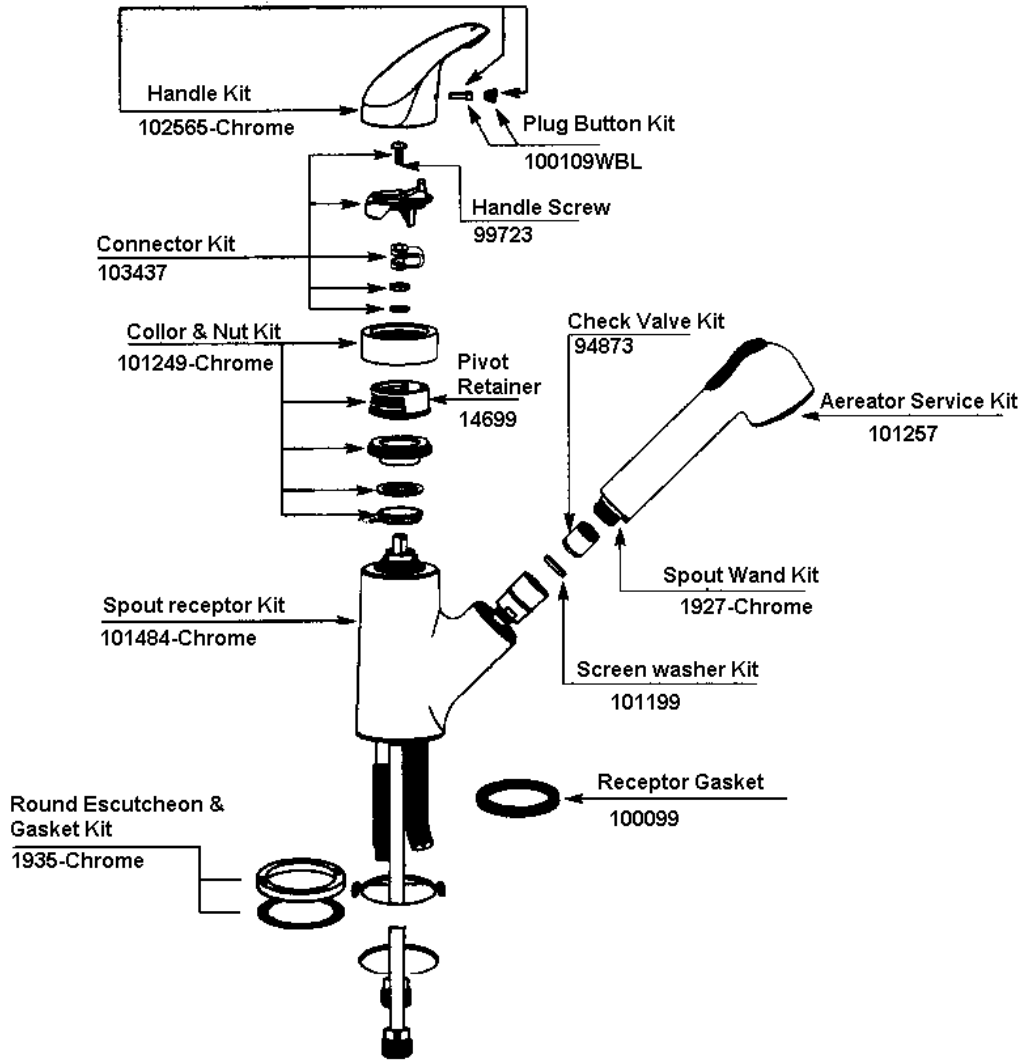

2006 INTERSTATE MOTORHOME

PLUMBING, FRESHWATER

Faucet, Galley

601867

GALLEY FAUCET