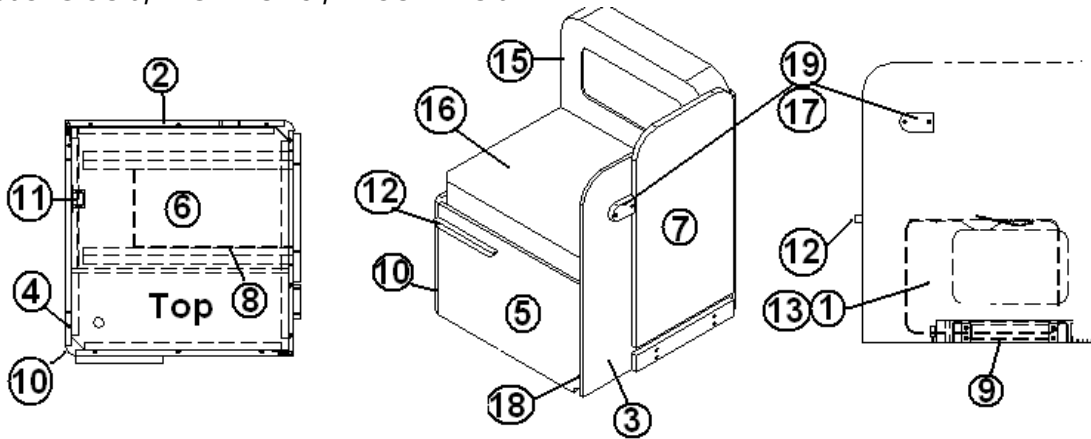

2006 INTERSTATE MOTORHOME

FURNITURE, GALLEY

Dinette Seat, Forward, Rear Bath

966168	SEAT ASSY-FWD DINETTE
1. 801523-008	DOOR-DINETTE SEATS
2. 801524-008	PNL-AFT FWD DINETTE SEAT
3. 801525-008	PNL-WALL FWD DINETTE
4. 801526-008	PNL-ISLE FWD DINETTE
5. 801527-008	PNL-FRT FWD DINETTE SEAT
6. 801528-008	LID-FWD DINETTE SEAT
7. 801532	TABLE-DINETTE
8. 966179	CLOSEOUT ASSY-FWD DINETTE
9. 966180	SUPPORT ASSY- DINETTE TABLE
10. 801415-008	CORNER TRIM 1" RADIUS
11. 381228-01	CATCH GRABBER DOOR
12. 800470-008	STOP-HARDWOOD
13. 380458	HINGE PIANO BROWN ANODIZED
15. 703537-296	Dinette Seat Back Cushion, Earl Grey
15. 703537-485	Dinette Seat Back Cushion, Carmel Mocha
16. 703538-296	Dinette Seat Cushion, Earl Grey
16. 703538-485	Dinette Seat Cushion, Carmel Mocha
17. 801478-01	PNL-PRELAM. CHERRY/WHITE 12MM
18. 365282	EDGEBANDING, .94" CHERRY
19. 381805	BOLT-SLIDE 3" ALUMINUM
703388	WASHER-VELCRO HOOK .75"