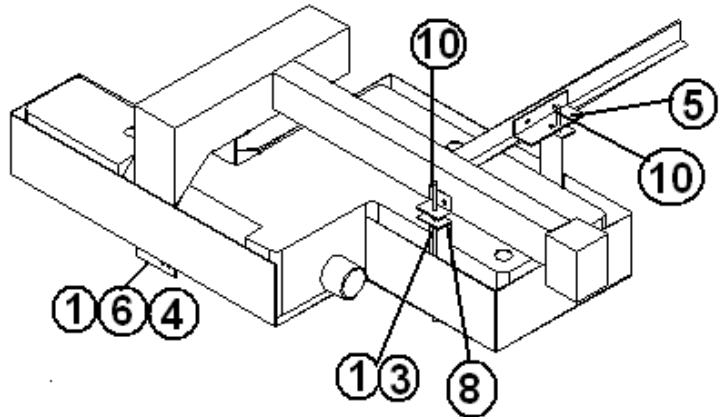

2006 INTERSTATE MOTORHOME

PLUMBING, DRAIN

Tank, Gray/Black Mounting System, Mid bath

1. 365185-20	2" GASKET TAPE
2. 601948	TANK-GRAY
3. 454329	STRAP- GRAY TANK 15.5"
4. 454330	BRACKET, GRAY TANK MTG.
5. 454331	BRACKET, FRT MOUNT GRAY TANK
6. 454332	STRAP-GRAY FRT. TANK
7. 454335	PAN-GRAY/BLACK TANK M
8. 454397	BRACKET, GRAY TANK MTG.1.5" X 1.5" X 2.5"
9. 966408	TANK WEDGE ASSY.
10. 345151	ROD, THREADED 3/8"-16 X 10 FT.
601947	TANK-BLACK