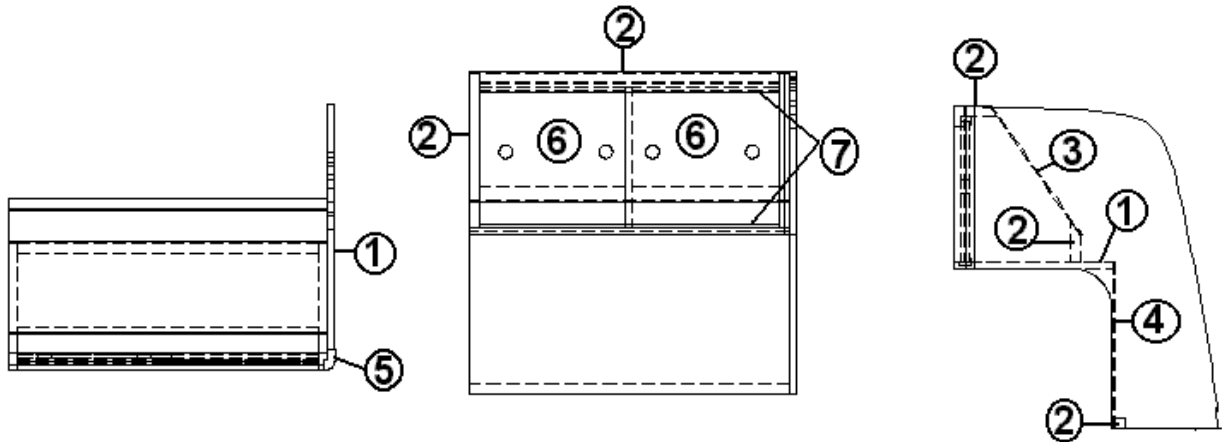

2006 INTERSTATE MOTORHOME

FURNITURE, GALLEY

Refrigerator Cabinet, Rear Bath

966010	Cabinet Assembly, Refrigerator
1. 801480-01	PANEL, CHERRY/CHERRY 12MM
2. 801477-01	PANEL, CHERRY/WHITE 18MM
3. 801374	PANEL, FROSTY WHITE/GATOR
4. 801479-01	PANEL, CHERRY/RAW .125"
5. 801393-03	CORNER TRIM, 90D RADIUS CHERRY
6. 966028-01	SLIDING DOORS, 11.50" X 10.69"
7. 203480	TRACK, SLIDING DOOR
365282	EDGEBANDING- .94" CHERRY
703386	VINYL, ASTRO, MAGNUM STEEL