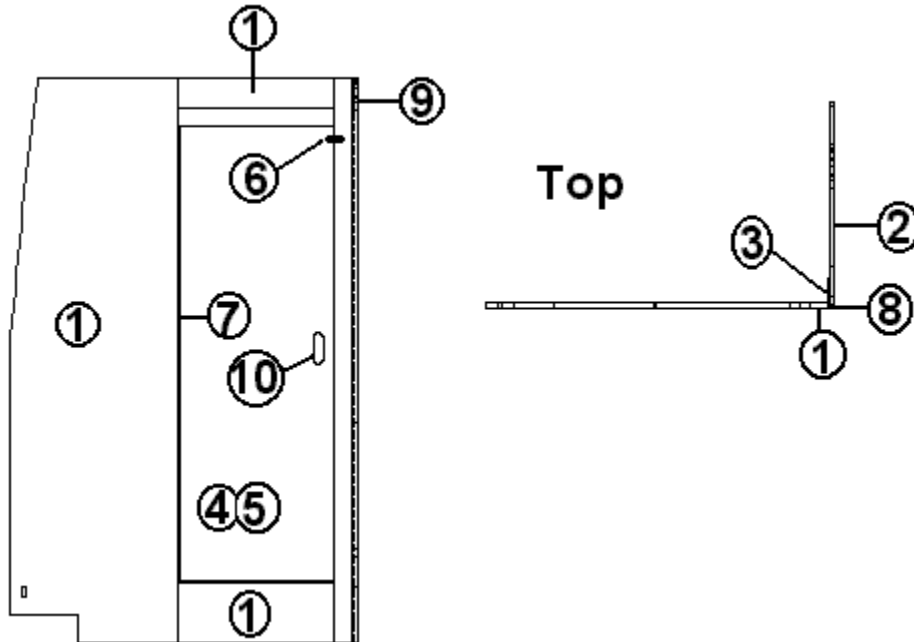

2006 INTERSTATE MOTORHOME

FURNITURE, LAVATORY

Shower Panels, Rear Bath

1. 801477-01	PANEL, CHERRY/WHITE 18MM
2. 801478-01	PANEL, CHERRY/WHITE 12MM
3. 800507-02	LAUAN, ¼" X 4'X 8'
4. 801438	PANEL, WHITE/WHITE
5. 801342	LAMINATE, ALUMINUM BRUSHED 4' X 8'
6. 380772-01	SLIDE BOLT, SCREEN DOOR #40-B2
7. 380458	HINGE PIANO BROWN ANODIZED
8. 801393-03	CORNER TRIM, 90D RADIUS CHERRY
9. 365282	EDGE BANDING- .94" CHERRY
10. 381865	PULL-BAR BRUSH NICKEL