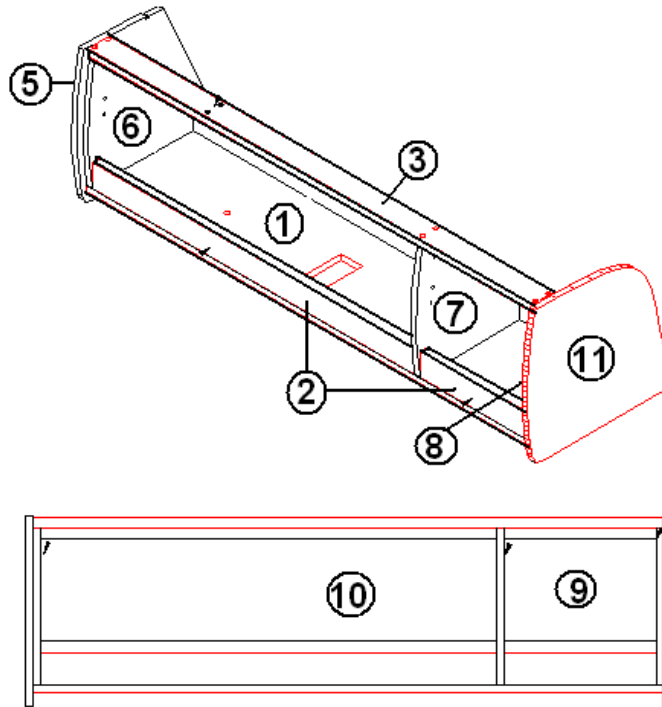

2006 INTERSTATE MOTORHOME

FURNITURE, GALLEY

Roof Locker, Galley, Mid Bath

966279

Galley Roof Locker

1. 801478-01	PANEL, CHERRY/WHITE, 12MM
2. 801477-01	PANEL, CHERRY/WHT 18MM
3. 801368	PANEL, WHITELINER/WHITELINER
4. 801438	PANEL, WHITE/RAW
5. 801480-01	PANEL, CHERRY/CHERRY, 12MM
6. 966009-2A8	DIVIDER CS LOCKER ASSY
7. 966009-2C8	DIVIDER CS LOCKER ASSY
8. 966009-2D8	DIVIDER CS LOCKER ASSY
9. 801493-038	DOOR RAD 12.38X11 CHERRY GALLE
10. 801493-018	DOOR RAD.12.38X31.50 RS LOCKER
11. 966007-3A8	END CAP RS LOCKER ASSY
381840-01	HINGE-OVERHEAD SPRING LH
381840-02	HINGE-OVERHEAD SPRING RH
345276-04	SCREW HEX HD. CAP 1/4-20 X 1"
345275-04	1/4"-20 X 1 FLAT PHIL M/S ZN
350147-25	NUT, NYLON LOCK,1/4-20