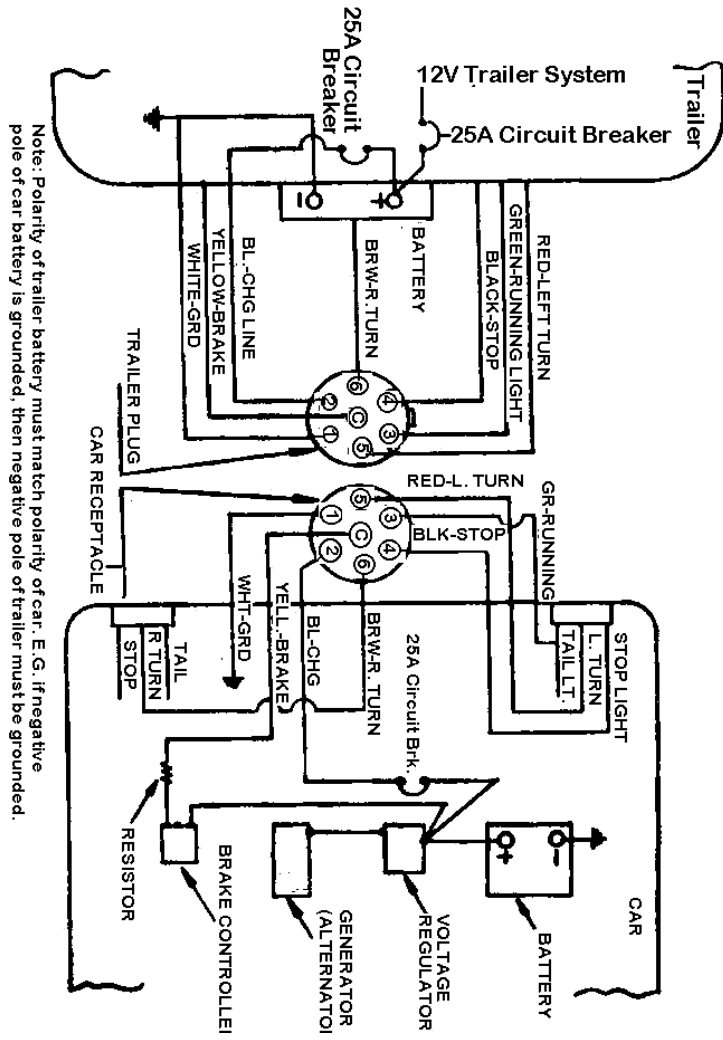

Trailer Connector Plug Wiring

Note: Polarity of trailer battery must match polarity of car. E. G. if negative pole of car battery is grounded, then negative pole of trailer must be grounded.

Seven conductor auto-cord wiring diagram

7 Way Plug
1964 - 1965

**7-WAY PLUG
1966 THRU AND INCLUDING 1981**

7 WAY PLUG
1982-1983-1984
1989 THRU PRESENT

* BACHUP WIRE IN TRAILER IS BLACK. A
YELLOW WIRE IS USED IN THE TRAILER
PLUG.

7 WAY CONNECTOR--TRAILER END

1985-1988 USED A 9 WAY CORD SHOWN IN ANOTHER
DIAGRAM.

9 WAY PLUG
1985, 1986, 1987, 1988