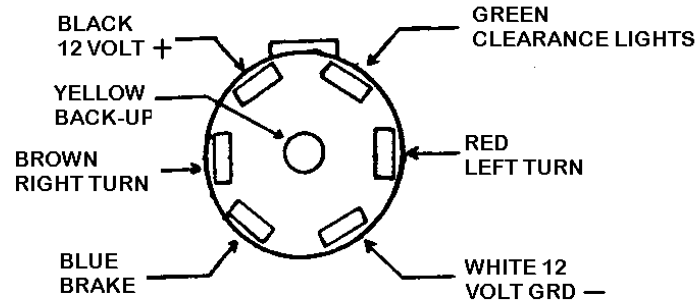

Trailer Connector Plug Wiring

Note: Polarity of trailer battery must match polarity of car. E. G. if negative pole of car battery is grounded, then negative pole of trailer must be grounded.

Seven conductor auto-cord wiring diagram

7 Way Plug
1964 - 1965

**7-WAY PLUG
1966 THRU AND INCLUDING 1981**

7 WAY PLUG
1982-1983-1984
1989 THRU PRESENT

* BACHUP WIRE IN TRAILER IS BLACK. A
YELLOW WIRE IS USED IN THE TRAILER
PLUG.

7 WAY CONNECTOR--TRAILER END

1985-1988 USED A 9 WAY CORD SHOWN IN ANOTHER
DIAGRAM.

9 WAY PLUG
1985, 1986, 1987, 1988