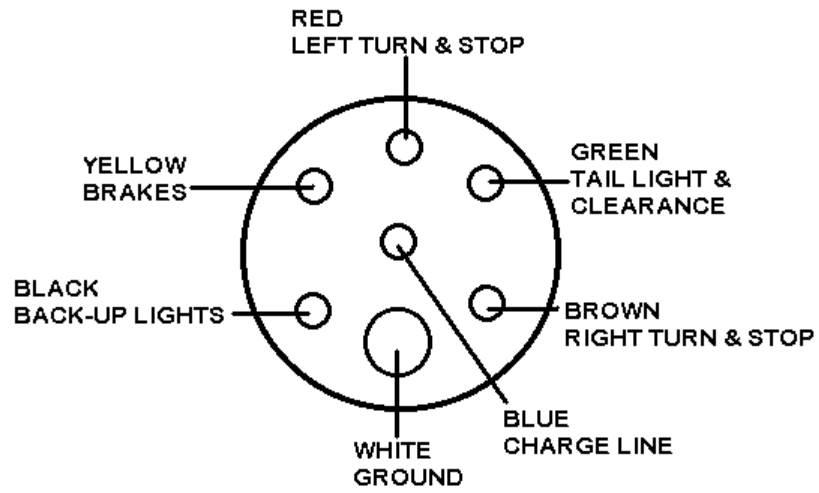

Trailer Connector Plug Wiring

Note: Polarity of trailer battery must match polarity of car. E. G. if negative pole of car battery is grounded, then negative pole of trailer must be grounded.

Seven conductor auto-cord wiring diagram

7 Way Plug
1964 - 1965

**7-WAY PLUG
1966 THRU AND INCLUDING 1981**

7 WAY PLUG
1982-1983-1984
1989 THRU PRESENT

* BACHUP WIRE IN TRAILER IS BLACK. A
YELLOW WIRE IS USED IN THE TRAILER
PLUG.

7 WAY CONNECTOR--TRAILER END

1985-1988 USED A 9 WAY CORD SHOWN IN ANOTHER
DIAGRAM.

9 WAY PLUG
1985, 1986, 1987, 1988